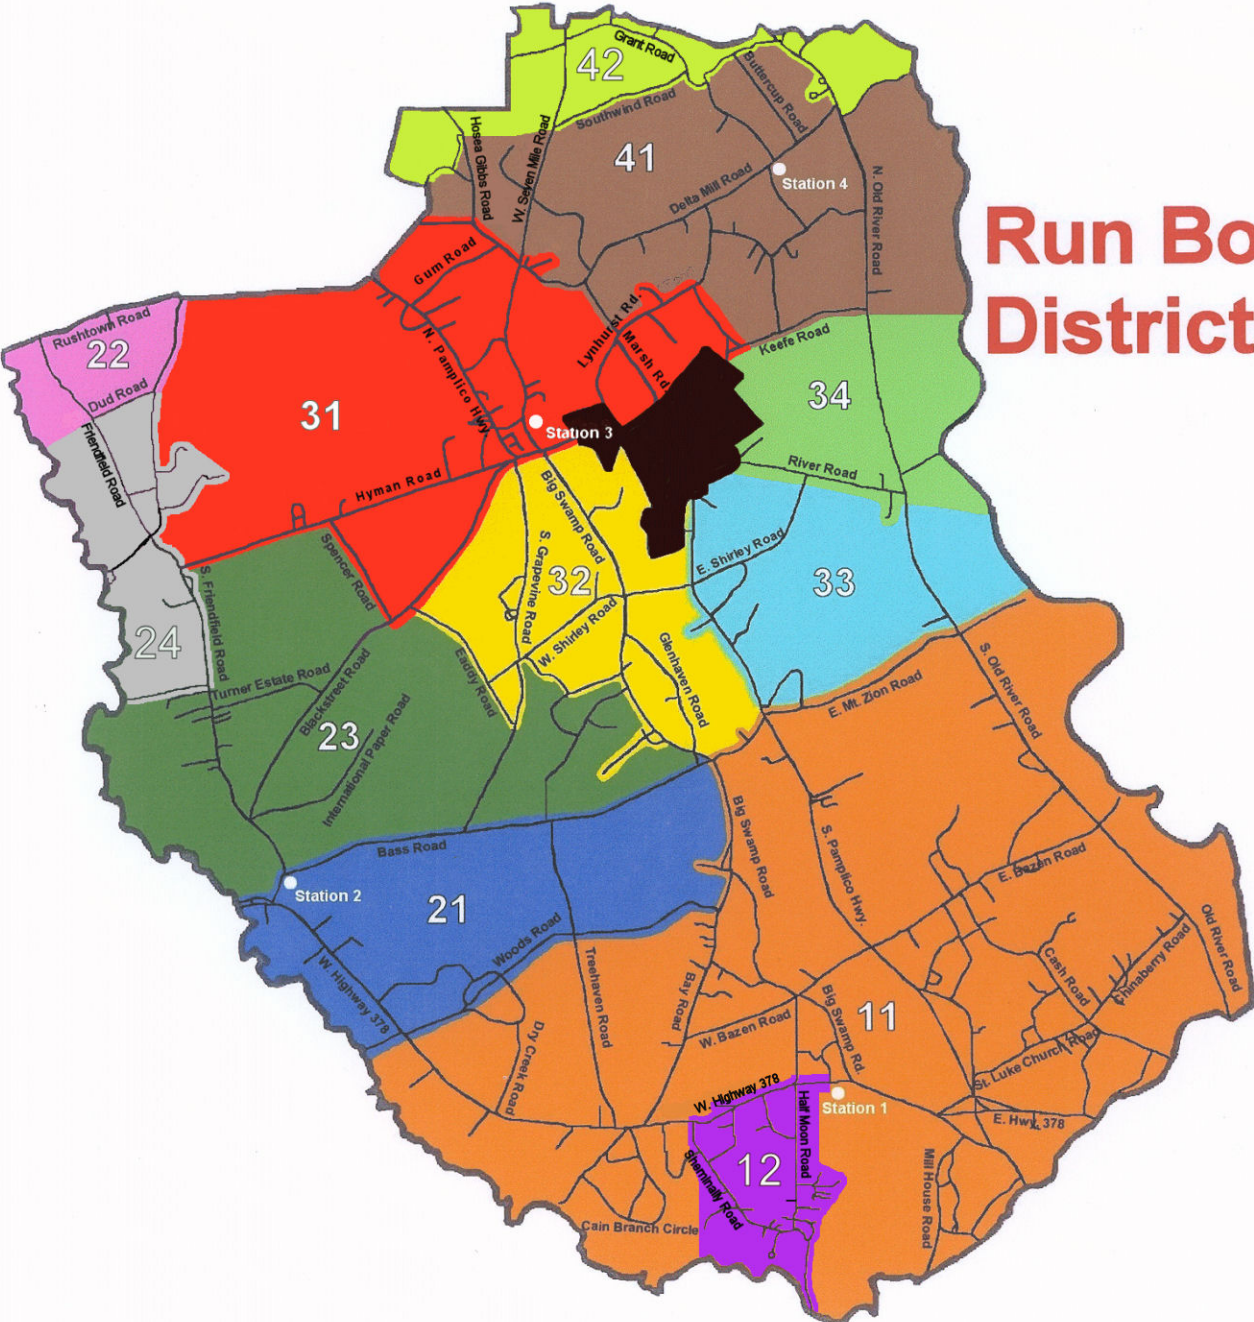

Run Box Districts

RUN BOX

11

ALARMS	RESOURCES							RELOCATE	ADDITIONAL RESOURCES
FIRST RESPONDER	R613								
AUTO ACCIDENTS	E611	R613							
CAR FIRE	E611								
BRUSH FIRE	E611								
1 ST ALARM	STATION 1	STATION 2	STATION 3						FCEMS
2 ND ALARM	STATION 4	J-VILLE 2						JOHNSONVILLE TO STATION 1	
3 RD ALARM	J-VILLE 1	SOUTH LYNCHES 2						HOWE SPRINGS 2	
4 TH ALARM	HOWE SPRINGS 2	PAMPLICO	J-VILLE LADDER					WINDY HILL TO STATION 3	